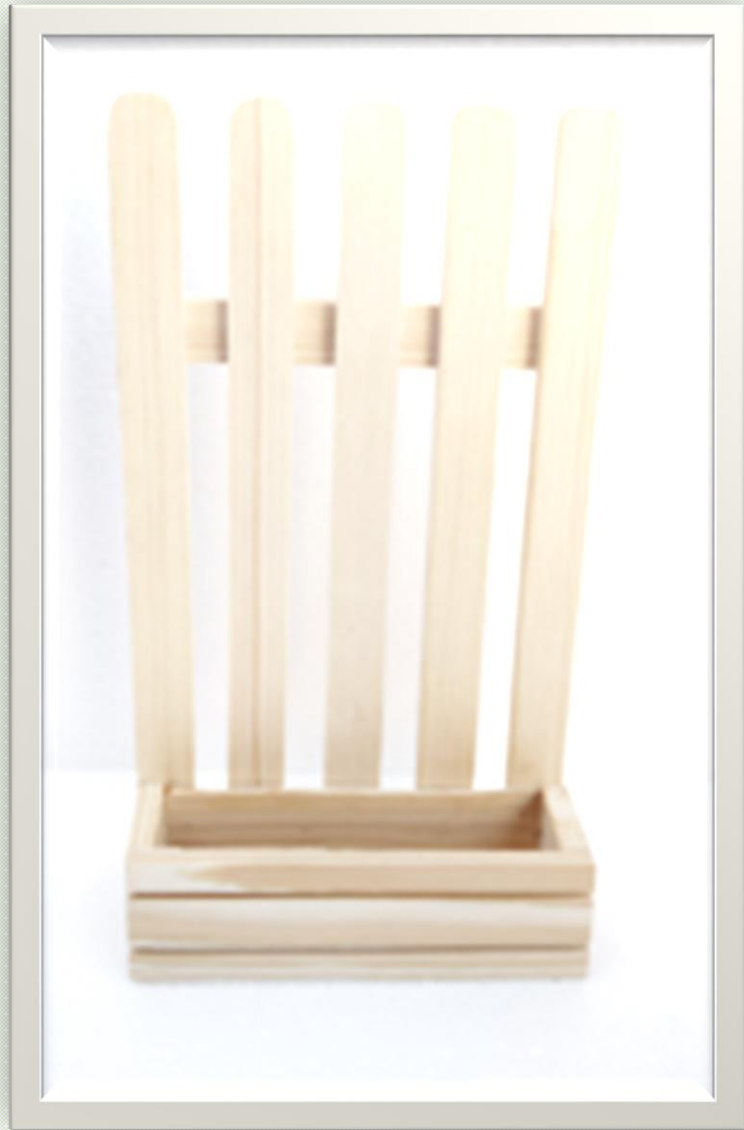

Size : Height 1.5 / Width 2 Inches

Price : 15

**MMS 919**

**H 2 inches / W 2.5 inches**

MMS 919

Plastic Pot

Size : Height 2 / Width 2.5 Inches

Price : 23

Rectangle Wooden Hanging Pot  
Size : Height 7 / Width 7.5 Inches  
Price : 150

Double Color Wooden Pot  
Size : Height 4.5 / Width 5.5 Inches  
Price : 143

Wooden Wall Haging Pot  
Size : Height 11 / Width 6 Inches  
Price : 203

Square Wooden Pot

Size : Height 2.5 / Width 2.5 Inches

Price : 54

Square Wooden Pot

Size : Height 3 / Width 3 Inches

Price : 65

Square Strip Wooden Pot  
Size : Height 3.5 / Width 3.5 Inches  
Price : 98

Hexagon Wooden Pot  
Size : Height 2.5 / Width 4.5 Inches  
Price : 108