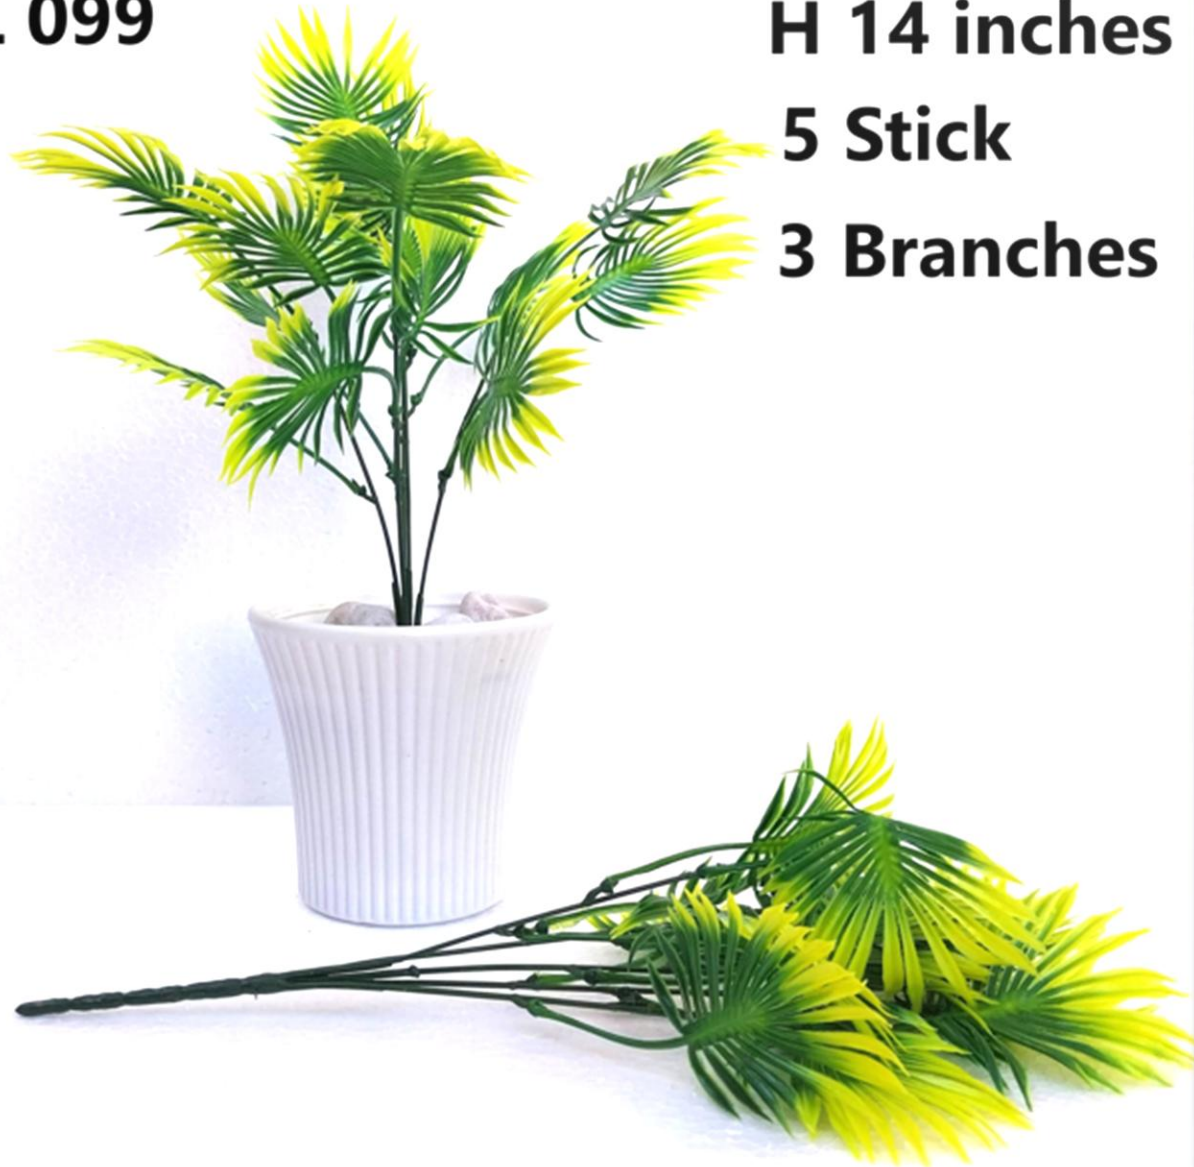

*Note: Pot is not Included

H 12.5 inches
3 Branches
5 Stick

ML108 Jasmine Bush

Height : 12.5 Inches / 5 Sticks / 3 Branches

Price : 100

*Note: Pot is not Included

ML 101

**H 14 inches
5 Stick
3 Branches**

ML101 Cut Leaf Bush

Height : 14 Inches / 5 Sticks / 3 Branches

Price : 80

***Note: Pot is not Included**

ML 100

H 14 inches
5 Stick
3 Branches

ML100 Cut Leaf Bush
Height : 14 Inches / 5 Sticks 3 Branches
Price : 80

**Note: Pot is not Included*

ML 099

H 14 inches

5 Stick

3 Branches

ML099 Cut Leaf Bush

Height : 14 Inches / 5 Sticks / 3 Branches

Price : 80

***Note: Pot is not Included**

ML098

ML098 Plant Bush
Height : 12 Inches / 7 Sticks
Price : 140

*Note: Pot is not Included

ML097

ML097 Plant Bush
Height : 12 Inches / 7 Sticks
Price : 140

*Note: Pot is not Included