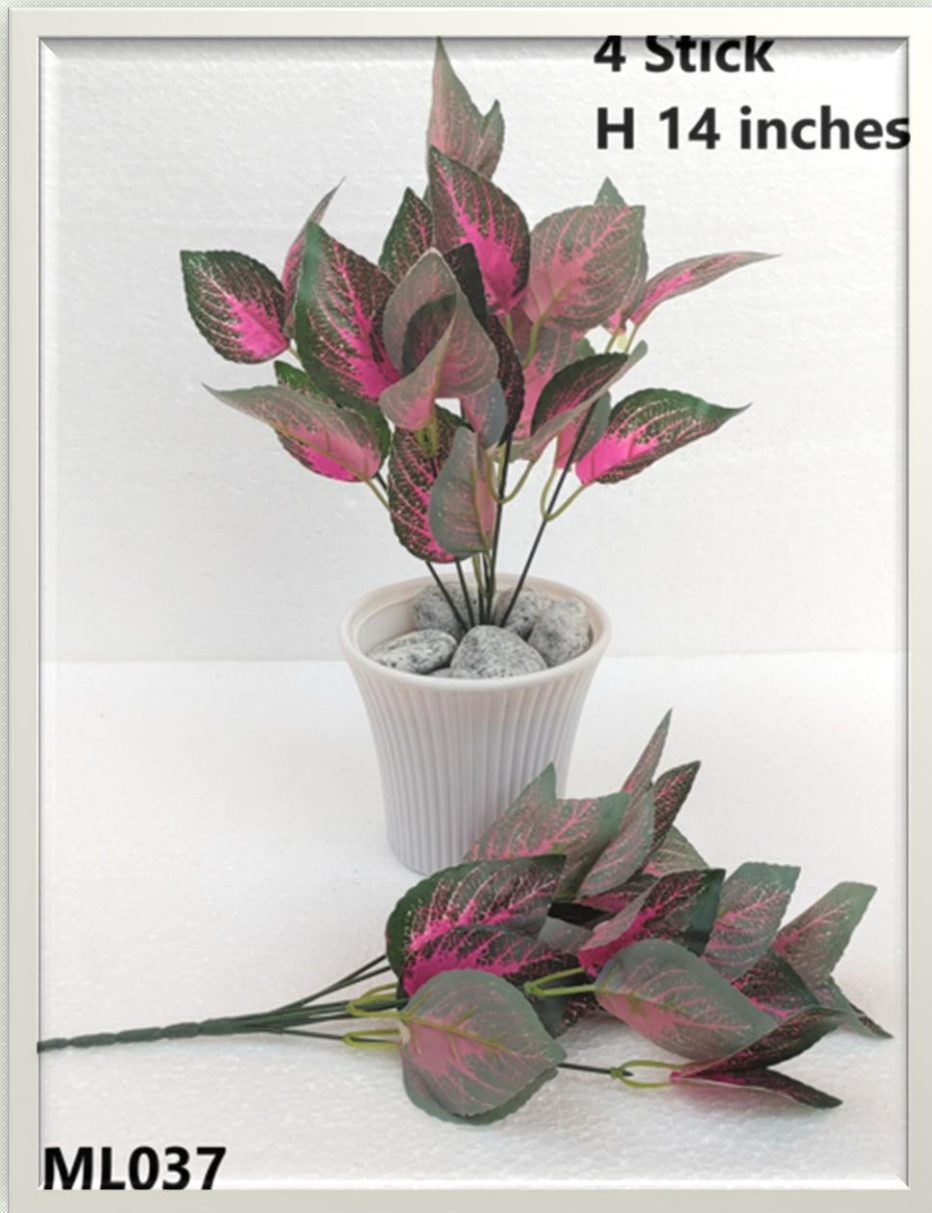

*Note: Pot is not Included

ML058 Plant Bush
Height : 13.5 Inches / 5 Sticks
Price : 80

*Note: Pot is not Included

ML057 Plant Bush

Height : 13.5 Inches / 5 Sticks

Price : 80

*Note: Pot is not Included

ML047 Plant Bush
Height : 23 Inches / 24 Sticks
Price : 400

*Note: Pot is not Included

H 23 inches

ML046

ML046 Plant Bush
Height : 23 Inches / 24 Sticks
Price : 400

*Note: Pot is not Included

ML041

ML041 Croton Leaf Bush
Height : 14 Inches / 5 Sticks
Price : 90

*Note: Pot is not Included

ML040 Croton Leaf Bush
Height : 14.5 Inches / 5 Sticks
Price : 90

*Note: Pot is not Included

ML037 Croton Leaf Bush
Height : 14 Inches / 4 Sticks
Price : 90

*Note: Pot is not Included

ML028 Cut Leaf Bush
Height : 15.6 Inches
Price : 36

*Note: Pot is not Included

ML020

5 Stick
H 20 inches

ML020 Leaf Bush
Height : 20 Inches / 5 Sticks
Price : 420

*Note: Pot is not Included

ML018

5 Stick
H 20 inches

ML018 Leaf Bush
Height : 20 Inches / 5 Sticks
Price : 420