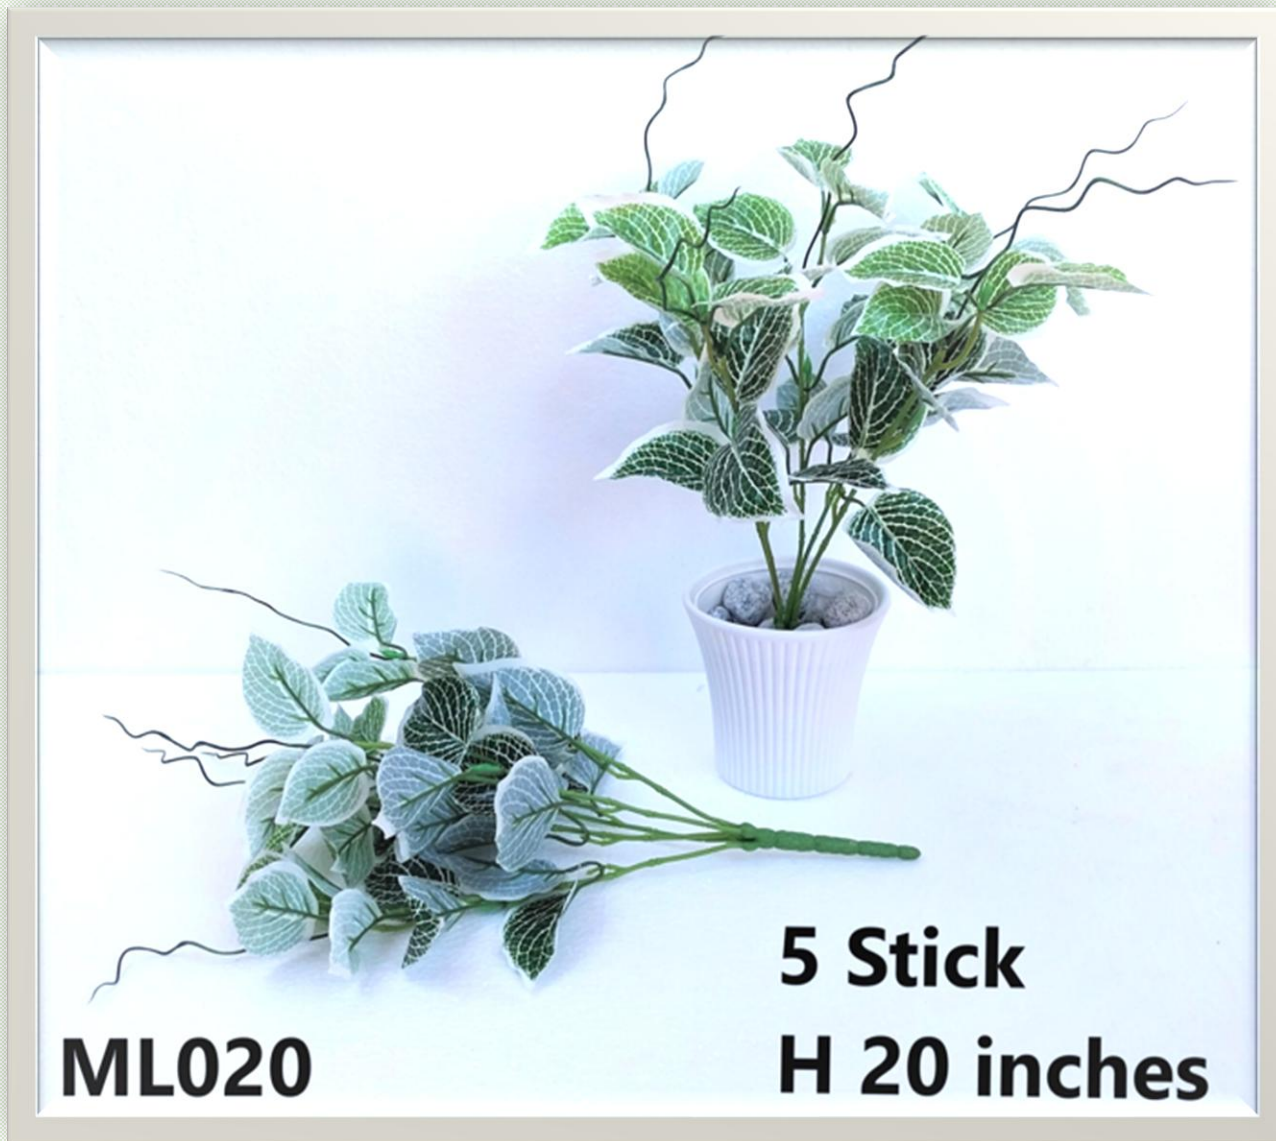

*Note: Pot is not Included

H 23 inches

ML046

ML046 Plant Bush
Height : 23 Inches / 24 Sticks
Price : 400

*Note: Pot is not Included

ML041

ML041 Croton Leaf Bush
Height : 14 Inches / 5 Sticks
Price : 90

*Note: Pot is not Included

ML040 Croton Leaf Bush
Height : 14.5 Inches / 5 Sticks
Price : 90

*Note: Pot is not Included

ML037 Croton Leaf Bush
Height : 14 Inches / 4 Sticks
Price : 90

*Note: Pot is not Included

ML028 Cut Leaf Bush
Height : 15.6 Inches
Price : 36

*Note: Pot is not Included

ML020

5 Stick
H 20 inches

ML020 Leaf Bush
Height : 20 Inches / 5 Sticks
Price : 420

*Note: Pot is not Included

ML018

5 Stick
H 20 inches

ML018 Leaf Bush
Height : 20 Inches / 5 Sticks
Price : 420