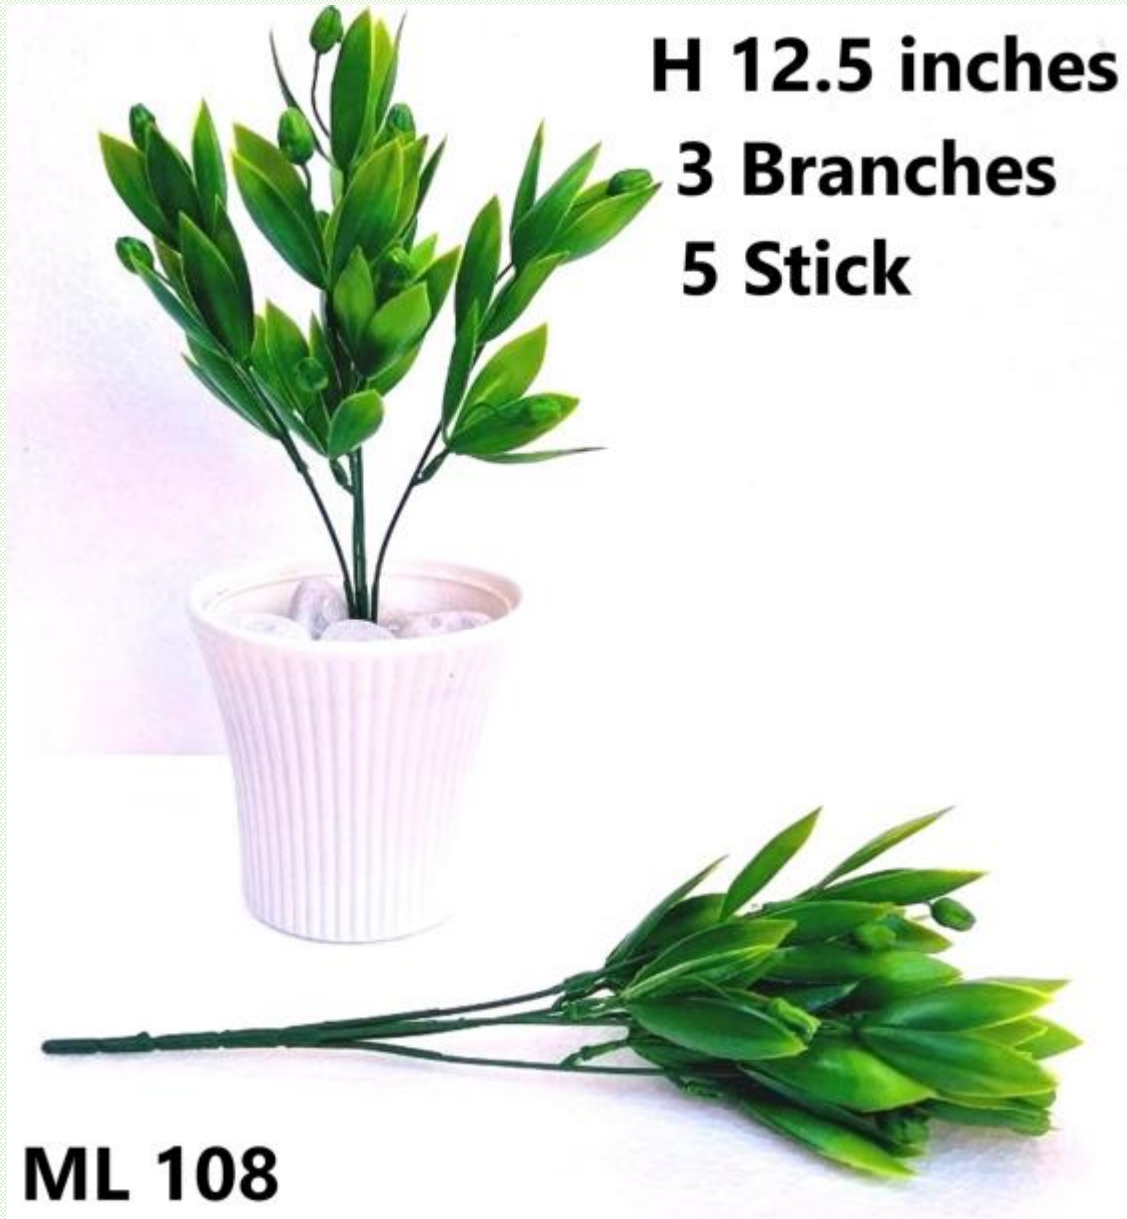

MMS 701C

ML123 Plant Bush
Height : 14 Inches /5 Sticks
Price : 90

*Note: Pot is not Included

MMS 701B

ML122 Plant Bush
Height : 14 Inches / 5 Sticks
Price : 90

*Note: Pot is not Included

ML120 Cut Leaf
Height : 26.5 Inches
Price : 80

*Note: Pot is not Included

ML 109

H 12.5 inches

3 Branches

5 Stick

ML109 Jasmine Bush

Height : 12.5 Inches / 5 Sticks / 3 Branches

Price : 100

*Note: Pot is not Included

H 12.5 inches
3 Branches
5 Stick

ML108 Jasmine Bush

Height : 12.5 Inches / 5 Sticks / 3 Branches

Price : 100

*Note: Pot is not Included

ML 101

**H 14 inches
5 Stick
3 Branches**

ML101 Cut Leaf Bush

Height : 14 Inches / 5 Sticks / 3 Branches

Price : 80

***Note: Pot is not Included**

ML 100

H 14 inches
5 Stick
3 Branches

ML100 Cut Leaf Bush
Height : 14 Inches / 5 Sticks 3 Branches
Price : 80