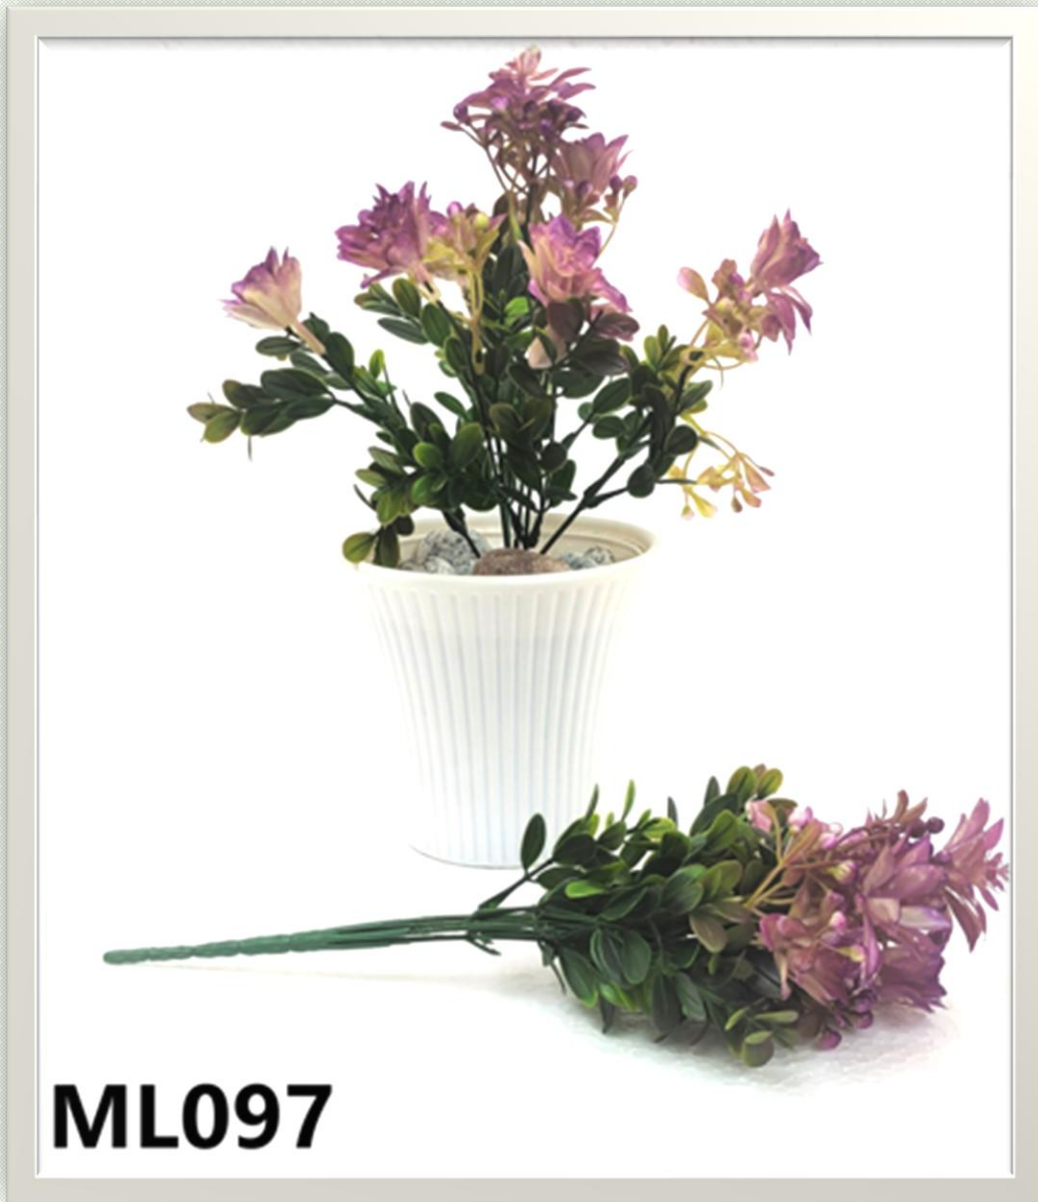

**Note: Pot is not Included*

ML 099

H 14 inches

5 Stick

3 Branches

ML099 Cut Leaf Bush

Height : 14 Inches / 5 Sticks / 3 Branches

Price : 80

***Note: Pot is not Included**

ML098

ML098 Plant Bush
Height : 12 Inches / 7 Sticks
Price : 140

*Note: Pot is not Included

ML097

ML097 Plant Bush
Height : 12 Inches / 7 Sticks
Price : 140

*Note: Pot is not Included