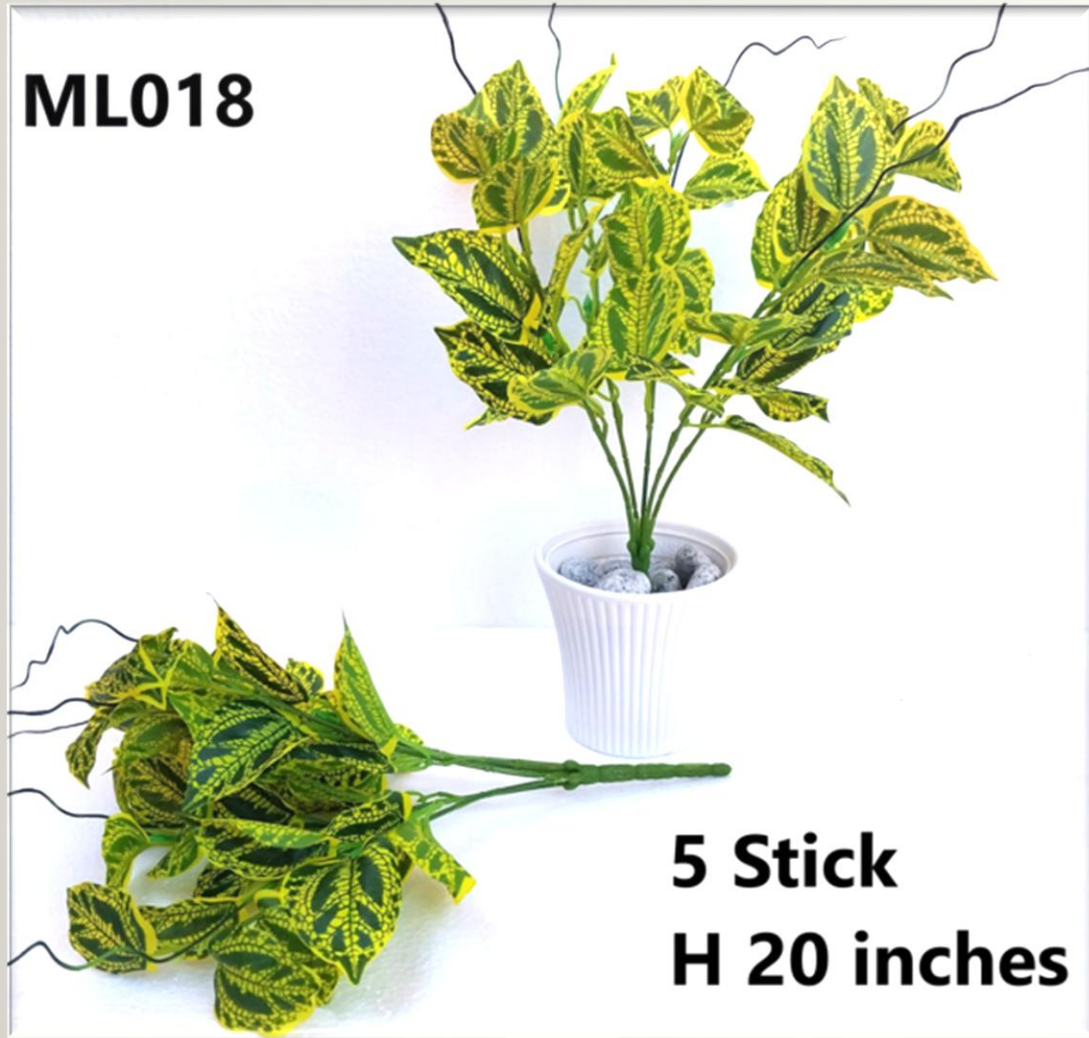

ML040 Croton Leaf Bush
Height : 14.5 Inches / 5 Sticks
Price : 90

*Note: Pot is not Included

ML037 Croton Leaf Bush
Height : 14 Inches / 4 Sticks
Price : 90

*Note: Pot is not Included

ML028 Cut Leaf Bush
Height : 15.6 Inches
Price : 36

*Note: Pot is not Included

ML020

5 Stick
H 20 inches

ML020 Leaf Bush
Height : 20 Inches / 5 Sticks
Price : 420

*Note: Pot is not Included

ML018

5 Stick
H 20 inches

ML018 Leaf Bush
Height : 20 Inches / 5 Sticks
Price : 420

*Note: Pot is not Included

ML012 Caladium Leaf Bush
Height : 16 Inches / 12 Sticks
Price : 260

*Note: Pot is not Included

ML011

12 Stick
H 16 inches

ML011 Pothos Leaf Bush
Height : 16 Inches / 12 Sticks
Price : 260

*Note: Pot is not Included

ML010 Cut Leaf Bush
Height : 16 Inches / 12 Sticks
Price : 260

*Note: Pot is not Included

ML009

12 Stick
H 18 inches

ML009 Syngonium White Leaf Plant
Height : 18 Inches / 12 Leaf
Price : 260