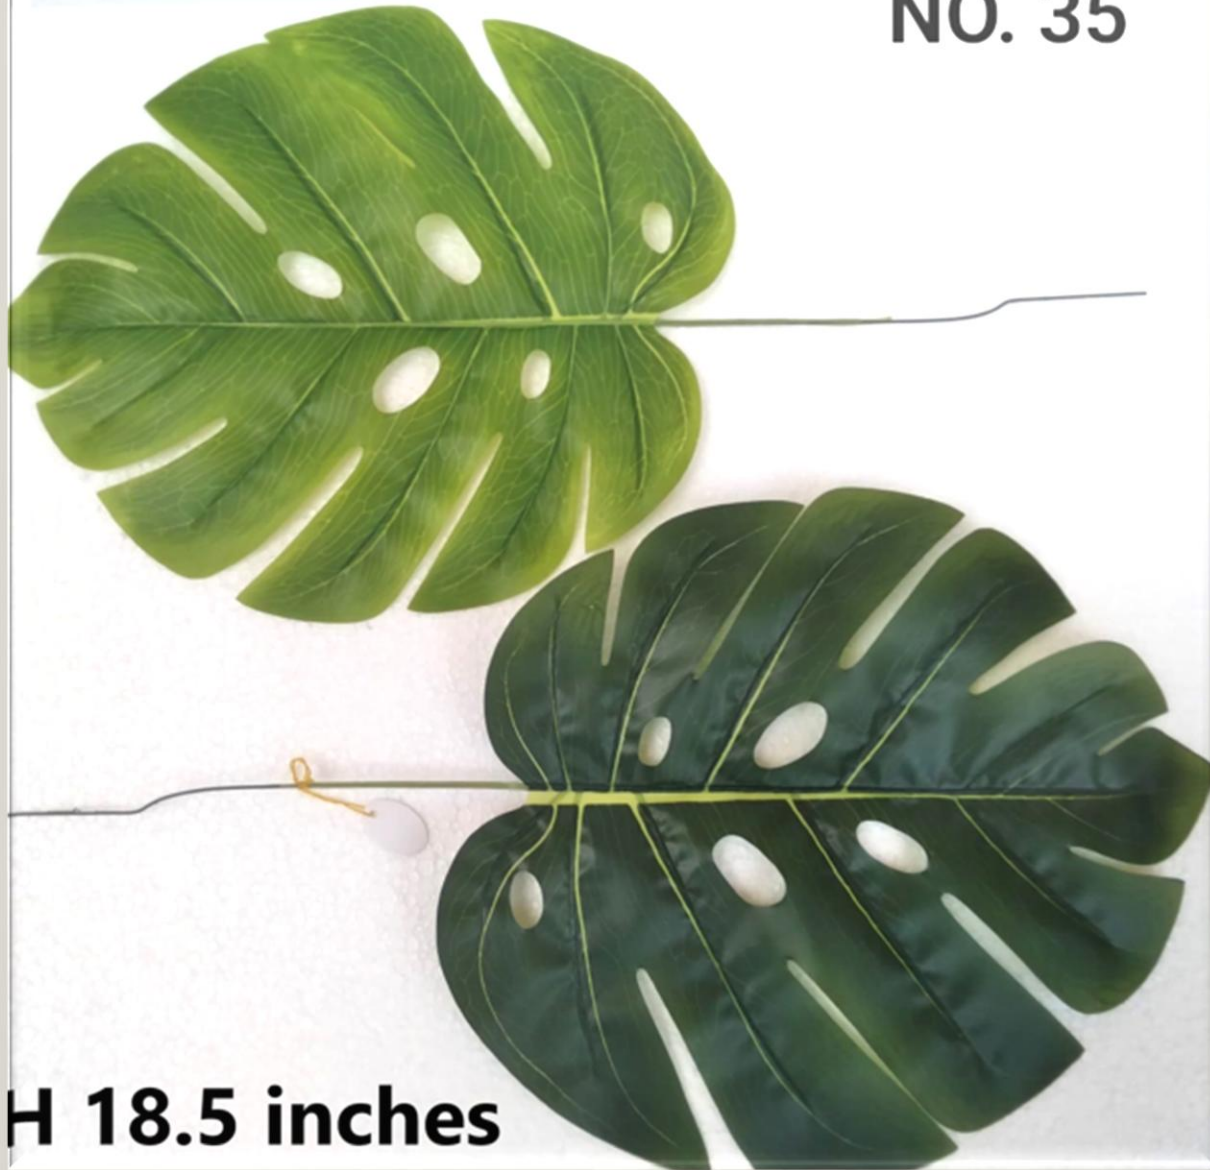

*Note: Pot is not Included

ML090

ML090 Plant Bush
Height : 13 Inches / 7 Sticks
Price : 130

*Note: Pot is not Included

ML089 Plant Bush
Height : 13 Inches / 7 Sticks
Price : 130

*Note: Pot is not Included

ML079 Plant Bush

Height : 13 Inches / 7 Sticks

Price : 100

*Note: Pot is not Included

ML066 Ball Plant Bush
Height : 13 Inches / 5 Sticks
Price : 130

*Note: Pot is not Included

NO. 35

H 18.5 inches

ML065 Cut Leaf
Height : 18 Inches / Width 10 Inches
Price : 70

*Note: Pot is not Included

ML063 Plant Bush
Height : 14 Inches / 7 Sticks
Price : 80

*Note: Pot is not Included

7 Stick

Height 14 inch

ML062 Plant Bush

Height : 14 Inches / 7 Sticks

Price : 80

*Note: Pot is not Included

ML061 Plant Bush
Height : 13 Inches / 7 Sticks
Price : 80

*Note: Pot is not Included

ML060 Plant Bush
Height : 14 Inches / 7 Sticks
Price : 80

*Note: Pot is not Included

7 Stick

ML059 Plant Bush
Height : 14 Inches / 7 Sticks
Price : 80