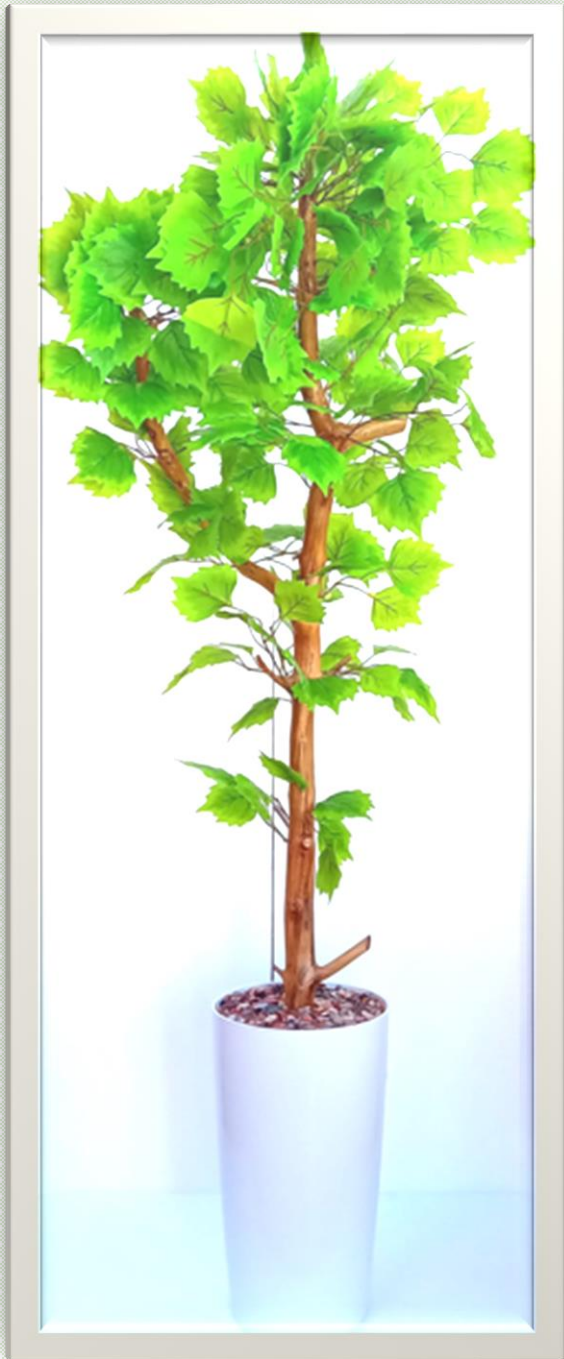

Price : 4800

MT097
Fan Palm Leaf Plant
Height :4 Feet
With Pot
Price : 5400

MT096
Bamboo Stick
Height : 6 Feet
Price : 600

MT091
Papaya Leaf Plant
Height : 4.5 Feet
Without Pot
Price : 7600

MT090
Euco leaf Plant
Height : 5 Feet
Without Pot
Price : 7500

MT084A

Artificial Artistic Plant

Height : 5 Feet

With Pot

Price : 5400

MT084B

Artificial Artistic Plant

Height : 5 Feet

With Pot

Price : 5400

MT084D

Artificial Artistic Plant

Height : 5 Feet

With Pot

Price : 5400

MT084G
Artificial Artistic Plant
Height : 5 Feet
With Pot
Price : 5400