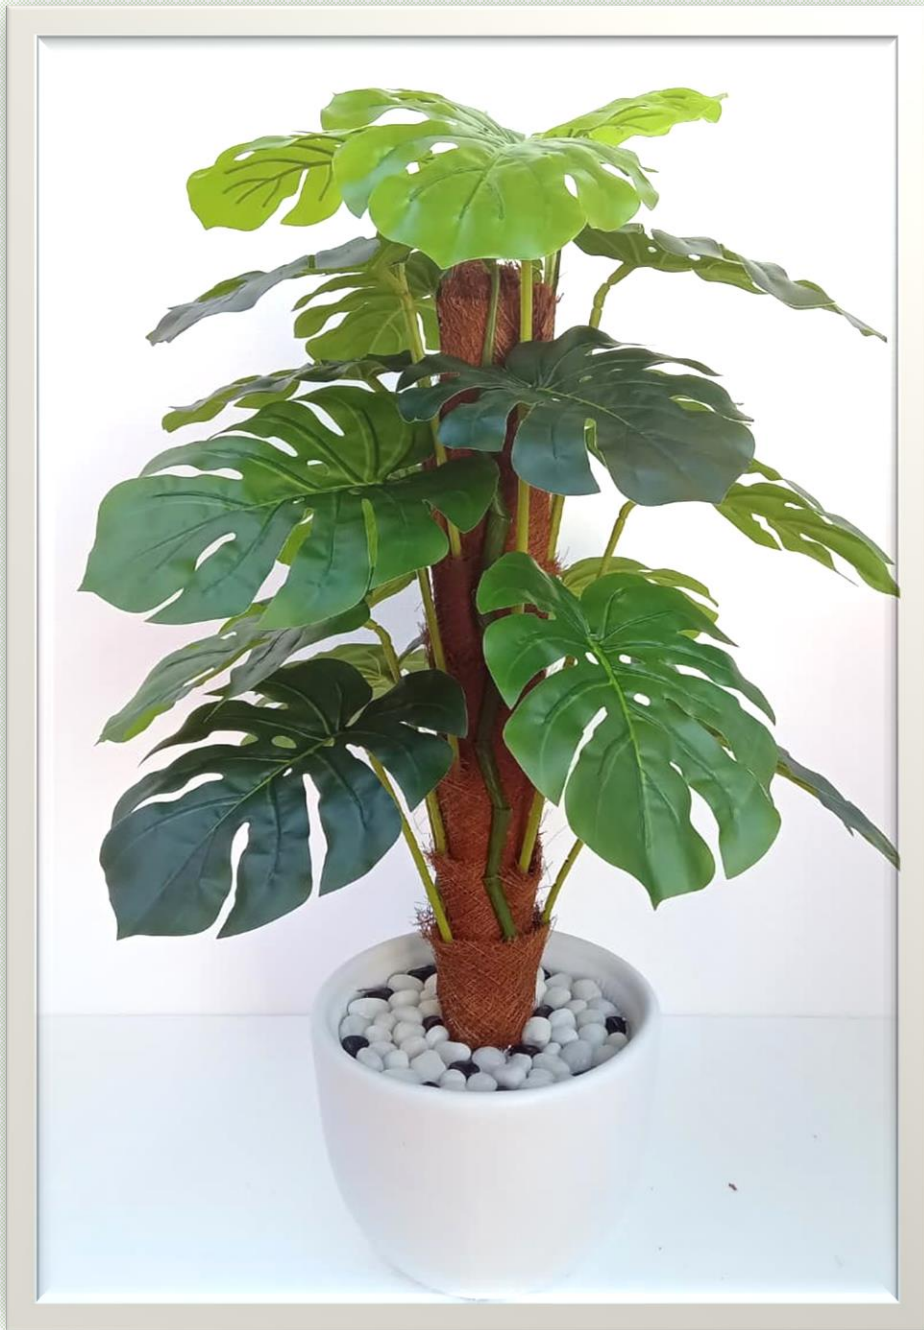

MT082
Pothos Plant
Height : 2.5 Feet
With Pot
Price : 1060

MT080

Cherry Blossom Tree

Height : 3 Feet

With Pot

Price : 5000

MT077 Dressina Plant SP
Height 3.5 Feet
With Pot
Price : 4200

MT076

Monstera Cut Plant

Height : 3.5 Feet /18 Stick

With Pot

Price : 3800

MT074

Areca Palm Plant

Height : 3.5 Feet

Without Pot