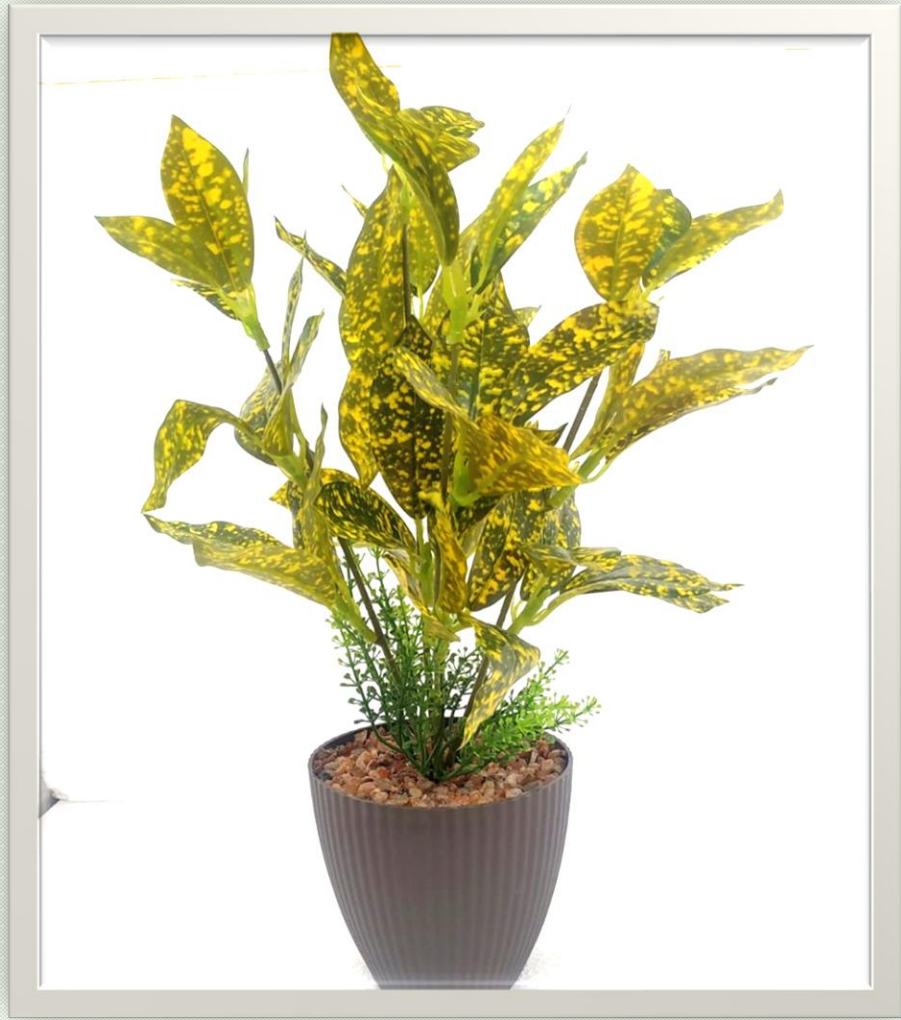

MA363

Leaf Pot Arrangement

Height 17 / Width 9 Inches

Price: 750