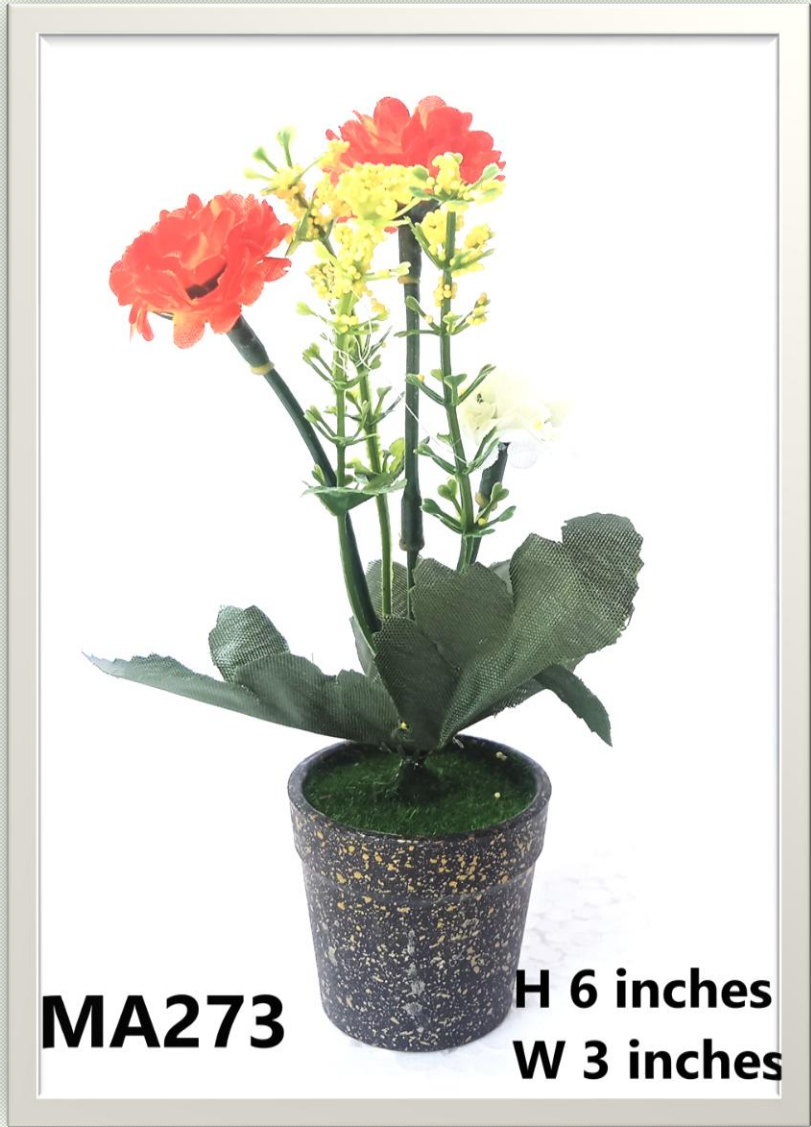

Height 17 / Width 10 Inches

Price: 620

MA288

Orchid Pot Arrangement

Height 6.5 / Width 10 Inches

Price: 360

**MA 286**

MA286

Grass Kuruthu Pot Arrangement

Height 11 / Width 10 Inches

Price: 260

**MA 284**

MA284

Labbages Pot Arrangement

Height 10 / Width 8 Inches

Price: 300